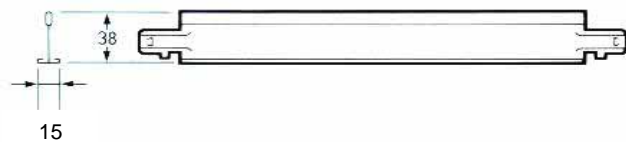

Cross Tee

Ref. SCT.06 600mm long