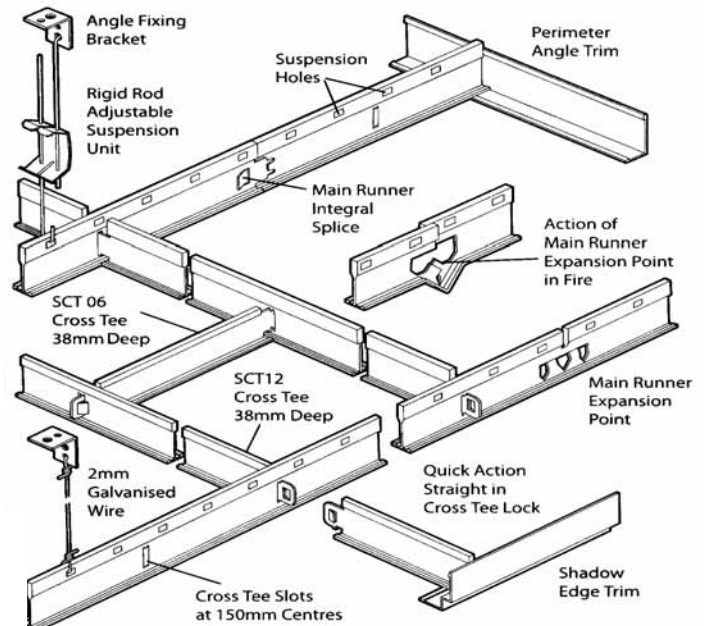

## Exposed Grid – 15mm Face

#### Exposed Grid - 15mm table

A system of Main Runners and Cross Tees which interlock to provide accurate 1200mm x 600mm + 600mm x 600mm modules. Exposed Face available in White, Colours & Mirror Finishes.

Whilst creating this attractive effect, **RIGIDLOCK 15mm** retains all the proven advantages of interlocking main and cross tees that snap lock together. This allows contractors to complete ceiling installations with the minimum amount of time and effort.